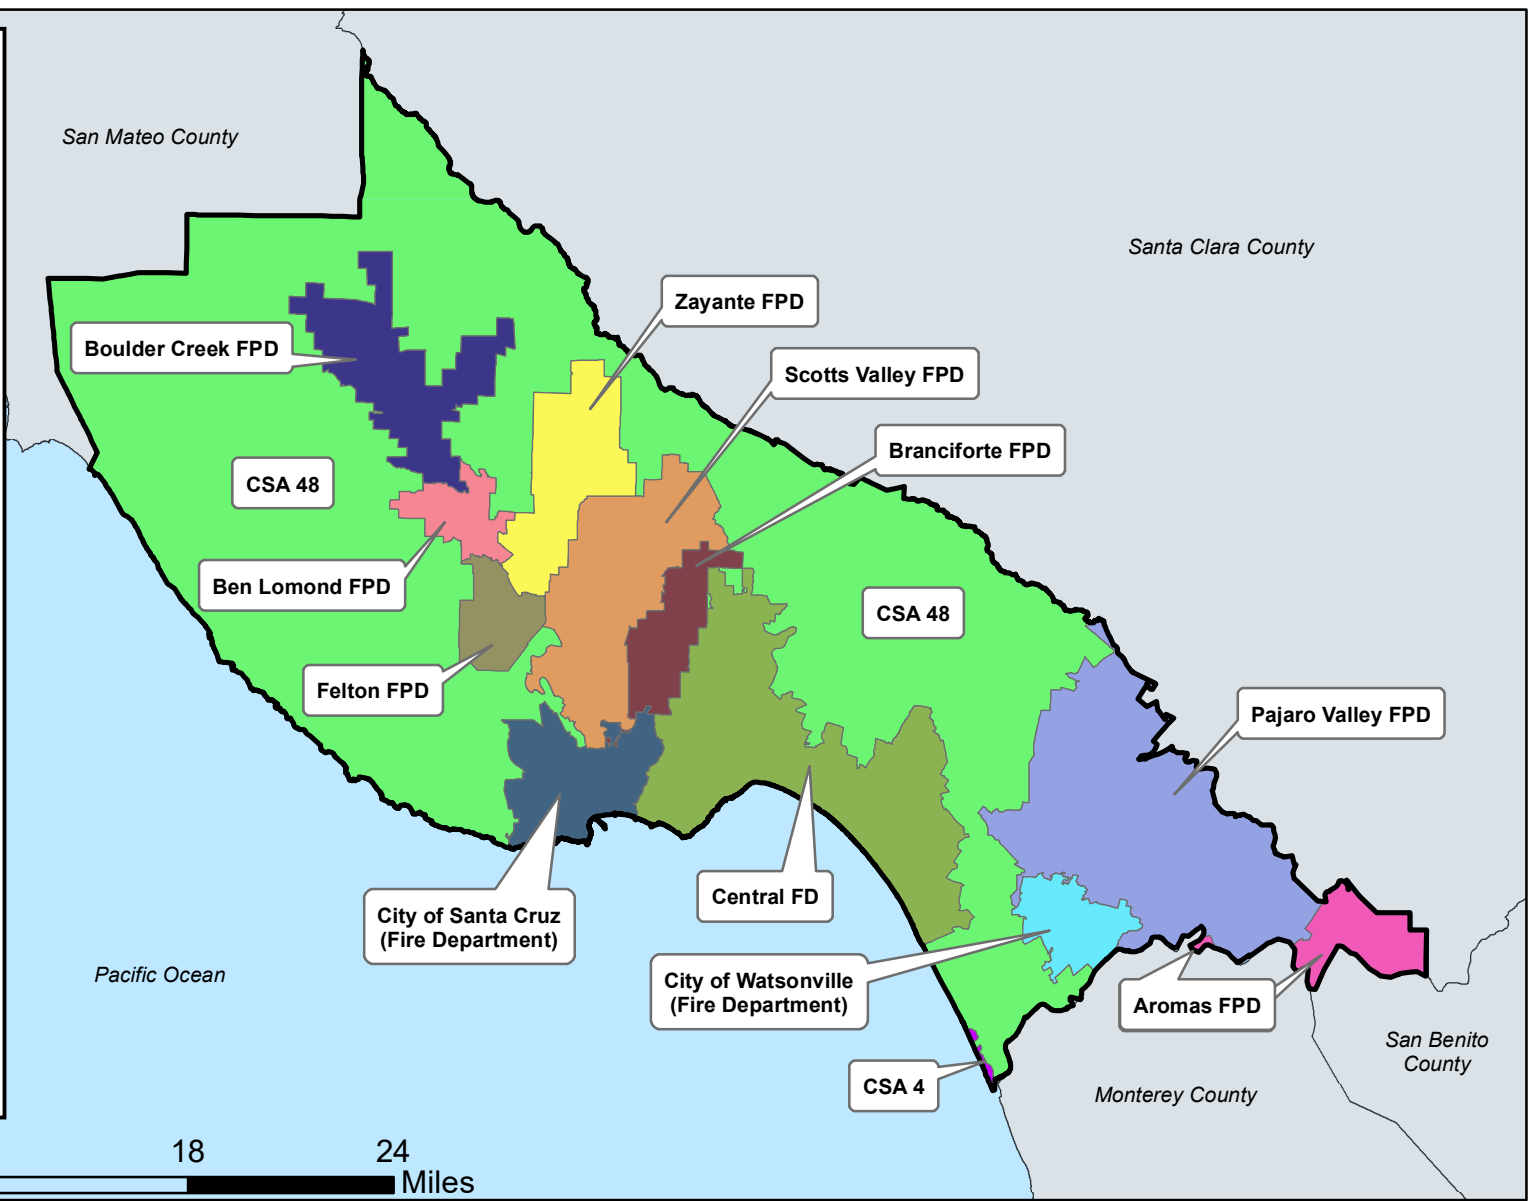

Legend

Fire Service Areas

- Aromas FPD
- Ben Lomond FPD
- Boulder Creek FPD
- Branciforte FPD
- CSA 4 (Pajaro Dunes)
- CSA 48 (County Fire)
- Central FD
- City of Santa Cruz
- City of Watsonville
- Felton FPD
- Pajaro Valley FPD
- Scotts Valley FPD
- Zayante FPD

Countywide Service and Sphere Review for Fire Protection Services (13 Fire Agencies)

Vicinity map created on June 24, 2021