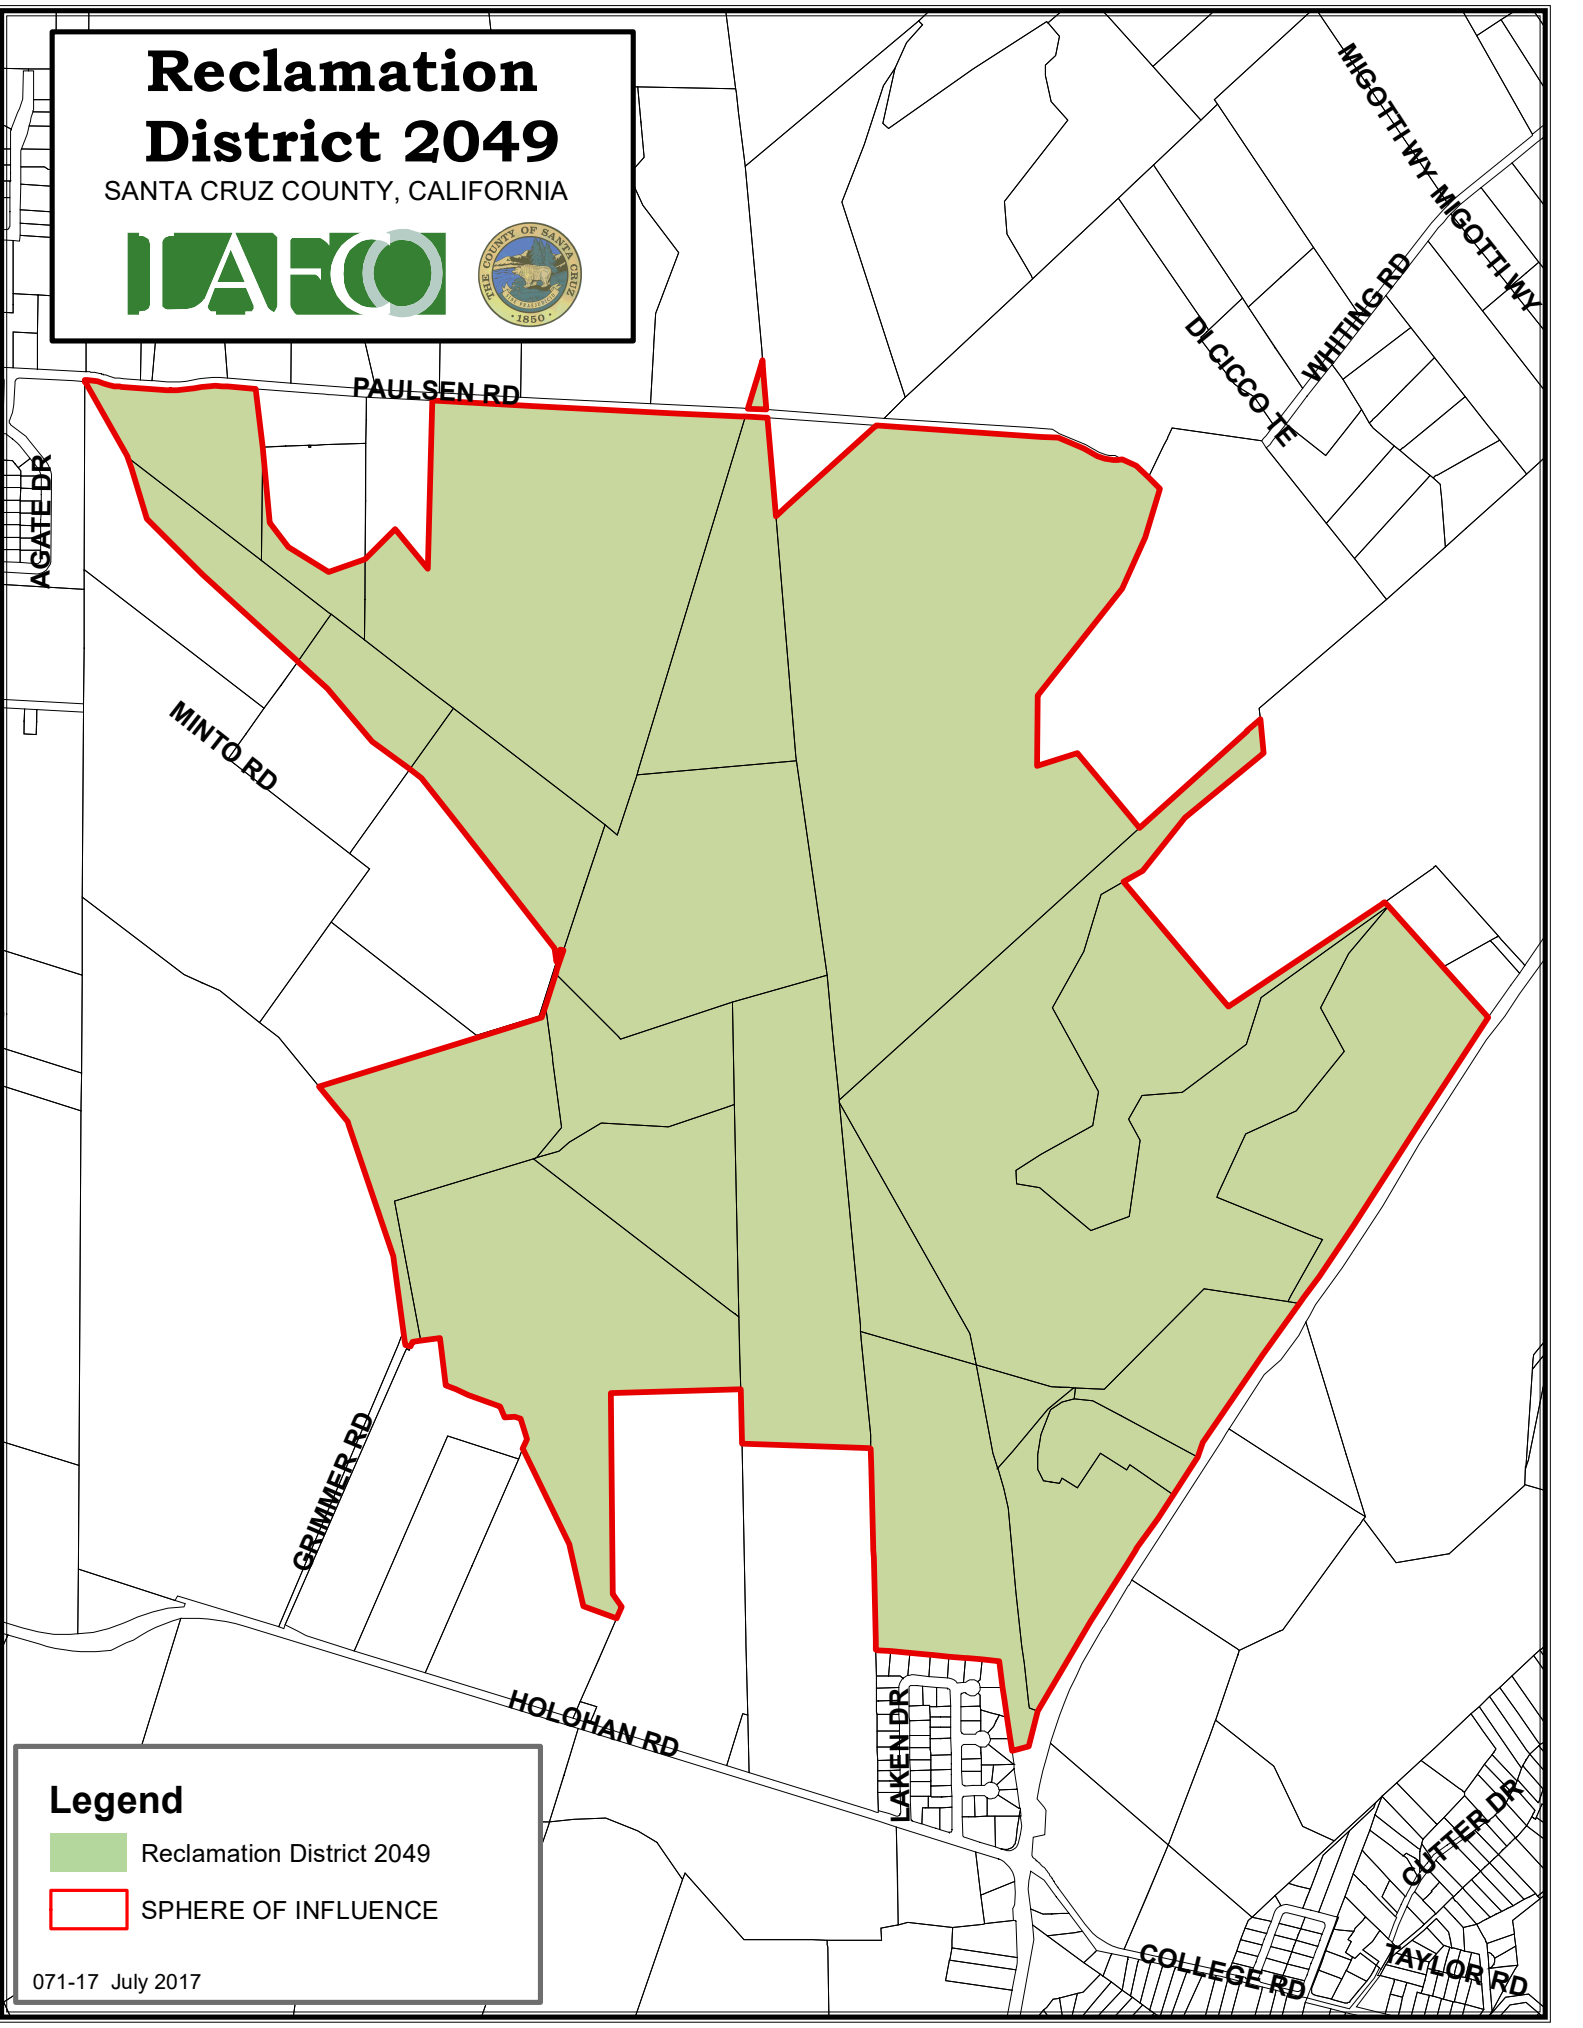

# Reclamation District 2049

SANTA CRUZ COUNTY, CALIFORNIA

## Legend

-  Reclamation District 2049
-  SPHERE OF INFLUENCE